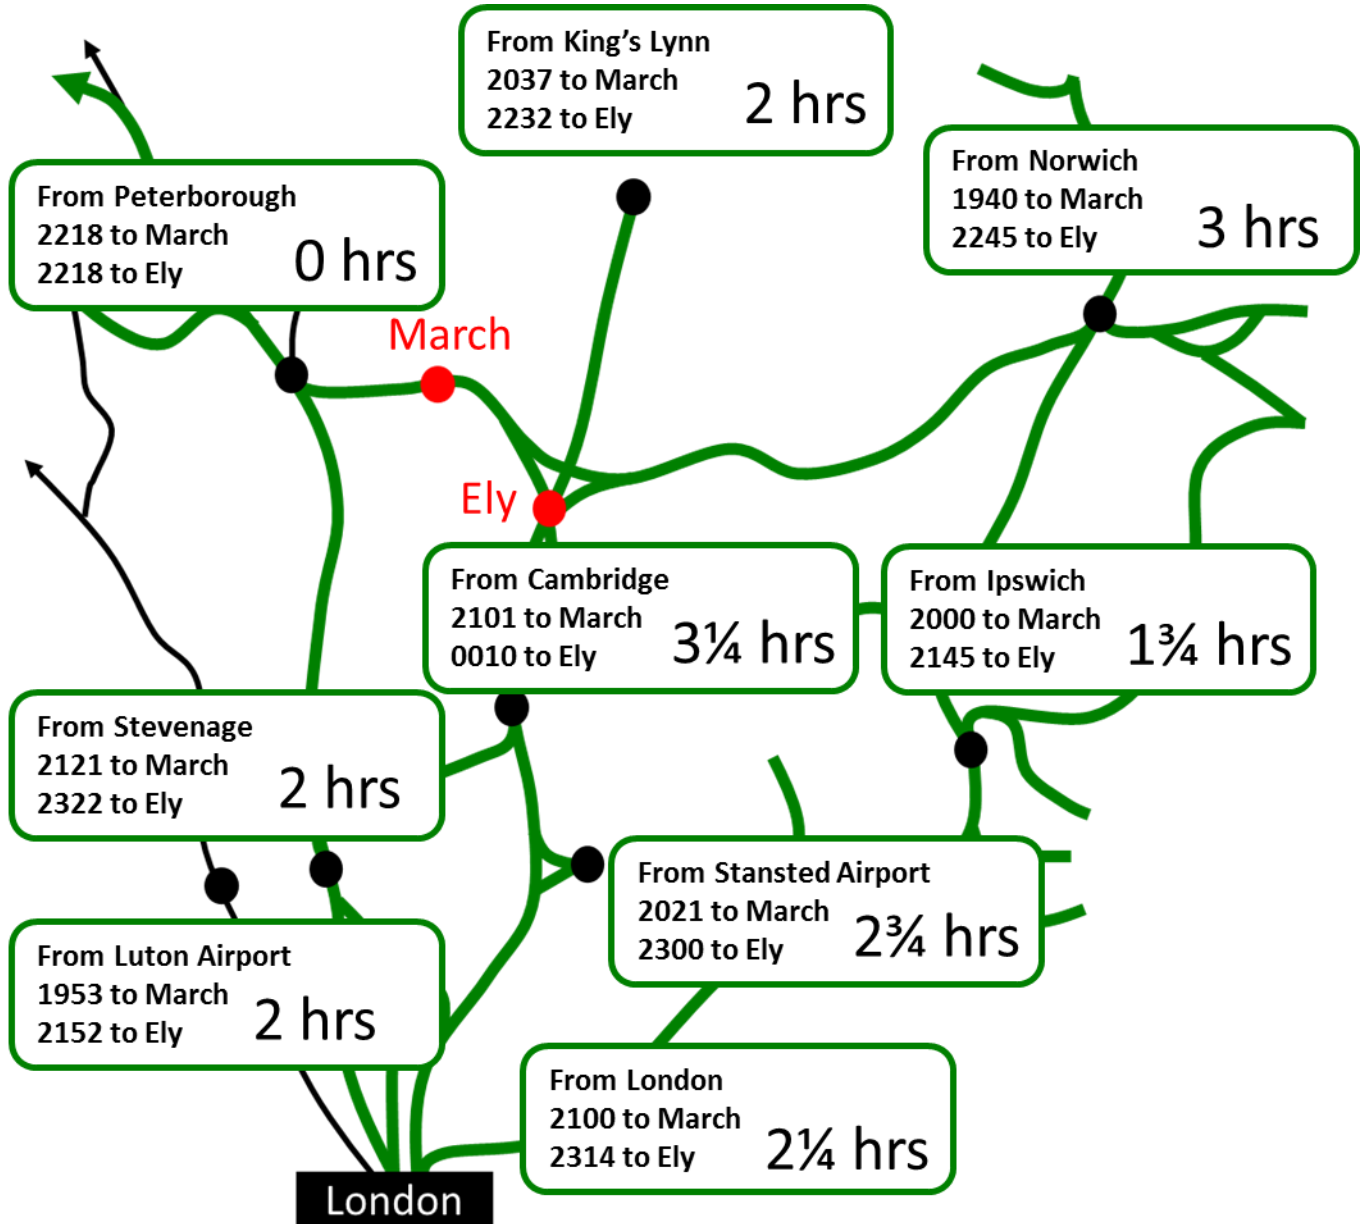

## Latest trains to March and Ely

Similar sized rail served towns 12 miles apart. Is there much difference in the latest departure times from other stations in East Anglia?

The Ely to March and Peterborough line needs to be served by significantly later evening services

Sunday services are equally poor from March with the service not starting until the 1109 to Peterborough and 1209 to Ipswich

[www.railfuture.org.uk/East+Anglia+Rail+Network](http://www.railfuture.org.uk/East+Anglia+Rail+Network)

Railfuture East Anglia holds four meetings a year for its members, which are open to the public, usually in Bury St Edmunds, Cambridge, Ipswich and Norwich with speakers including influential people from the rail industry. Members receive a quarterly local newsletter RailEast.