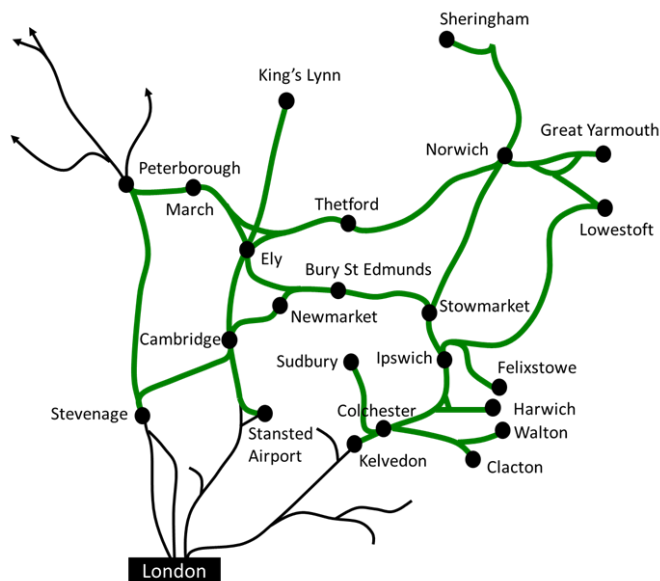

Railfuture is the UK's leading independent organisation campaigning for better rail services for passengers and freight. Railfuture is a voluntary group representing rail users, with 20,000 affiliated and individual members. It is not affiliated to or funded by train companies, political parties or trade unions.

Railfuture East Anglia influences transport policy and rail developments in the region, working with the rail industry, councils, rail user groups, Community Rail Partnerships, Local Enterprise Partnerships, MPs and elected officials.

Railfuture East Anglia holds four meetings a year for its members, which are open to the public, usually in Bury St Edmunds, Cambridge, Ipswich and Norwich with speakers including influential people from the rail industry. Members receive a quarterly local newsletter RailEast.

Join Railfuture East Anglia to help create a better rail network

Join online at www.railfuture.org.uk/join

Yes I want to join Railfuture!

Please return the application form and payment to
Railfuture Membership, 6 Carral Close, Lincoln LN5 9BD
Cheques payable to Railfuture. Email: membership@railfuture.org.uk

MEMBERSHIP PLAN

☐ **INDIVIDUAL** £21

☐ **FAMILY** £21 (+£2 per person)

☐ **OAP/STUDENT/UNWAGED** £14
Delete as applicable

DONATION £ _____

TOTAL £ _____

Cheques payable to Railfuture

NAME _____

ADDRESS _____

_____

_____

POSTCODE _____

EMAIL ADDRESS _____

TELEPHONE _____ DATE OF BIRTH _____

Where did you hear about Railfuture? Advert Friend Newspaper Radio TV Website
BGR1 _____ Delete as appropriate

Railfuture East Anglia www.railfuture.org.uk/East+Anglia Twitter: @RailfutureEA

The Railway Development Society Limited is a (not for profit) Company Limited by Guarantee
Registered in England and Wales No. 5011634. Registered Office:- 24 Chedworth Place, Tattingsstone, Suffolk IP9 2ND