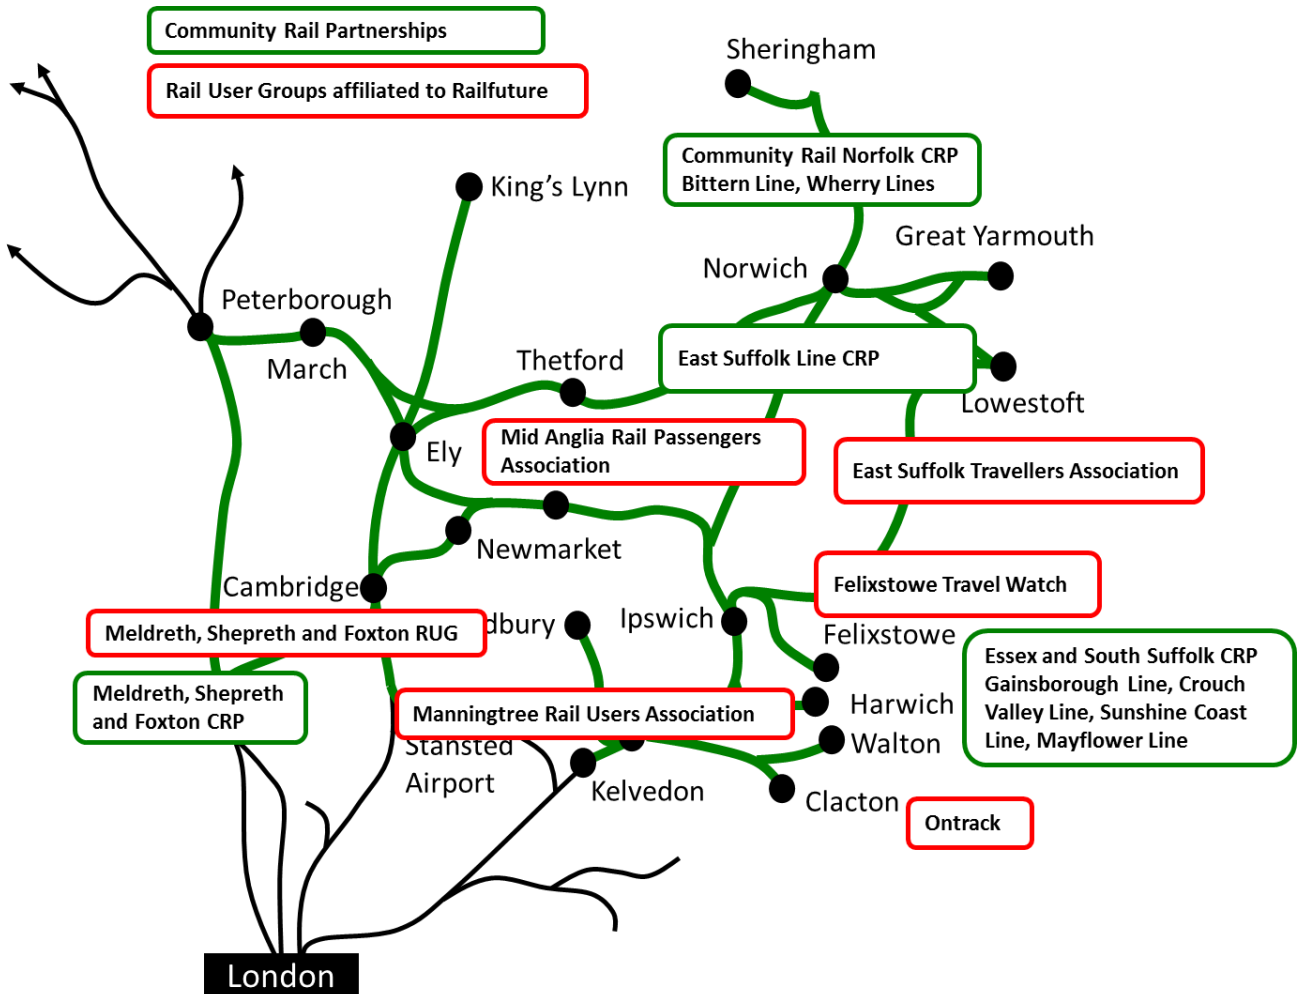

## Rail User Groups Community Rail Partnerships

The Railfuture East Anglia Branch works with Rail User Groups and Community Rail Partnerships to develop better railway services and infrastructure in the region. A number of Rail User Groups are affiliated to Railfuture and in some cases were formed with the assistance of Railfuture. The region has several community rail partnerships which help bring together the rail industry, councils, rail user groups and local communities.

[www.railfuture.org.uk/East+Anglia+User+Groups](http://www.railfuture.org.uk/East+Anglia+User+Groups)

Railfuture East Anglia [www.railfuture.org.uk/East+Anglia](http://www.railfuture.org.uk/East+Anglia) Twitter: @RailfutureEA