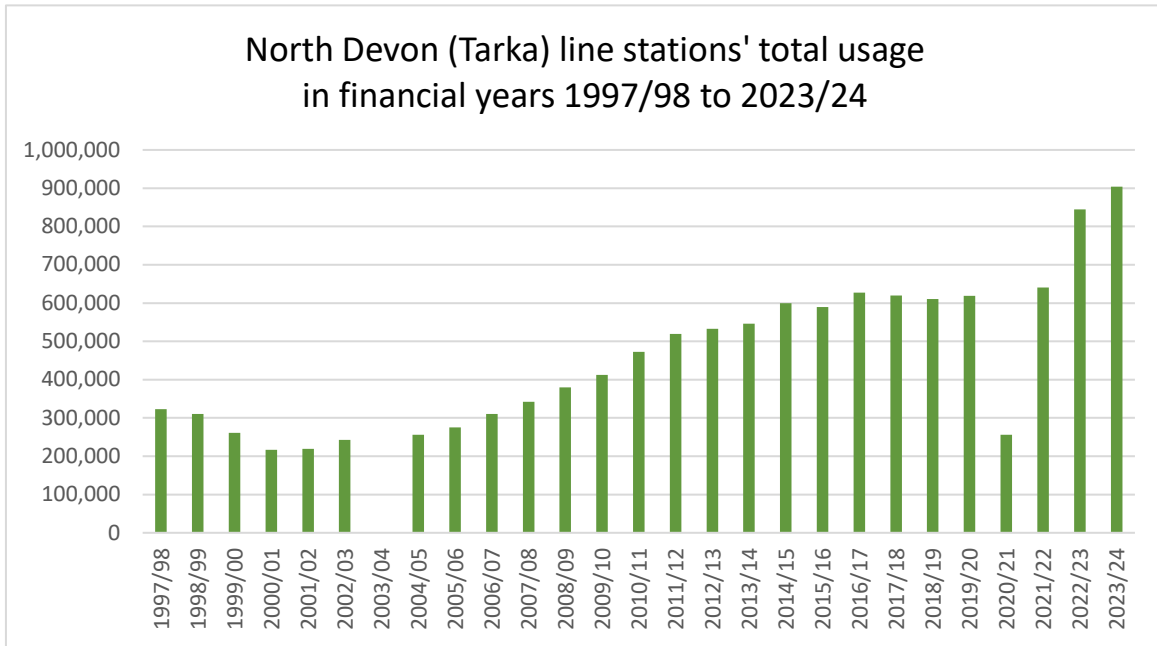

Northern Devon Railway Development Alliance

Source: Office of Rail & Road - <https://dataportal.orr.gov.uk/statistics/usage/estimates-of-station-usage>

Table 1415a Time series of passenger entries and exits by station, GB, annual data, April 1997 to March 2024

Tabulated and presented by Railfuture Devon & Cornwall regional branch
on behalf of Northern Devon Railway Development Alliance

Initial NDRDA founders: Bideford Town Council, Railfuture, Tarka Rail Association,
Barnstaple Town Council, Northam Town Council, Torridge District Council