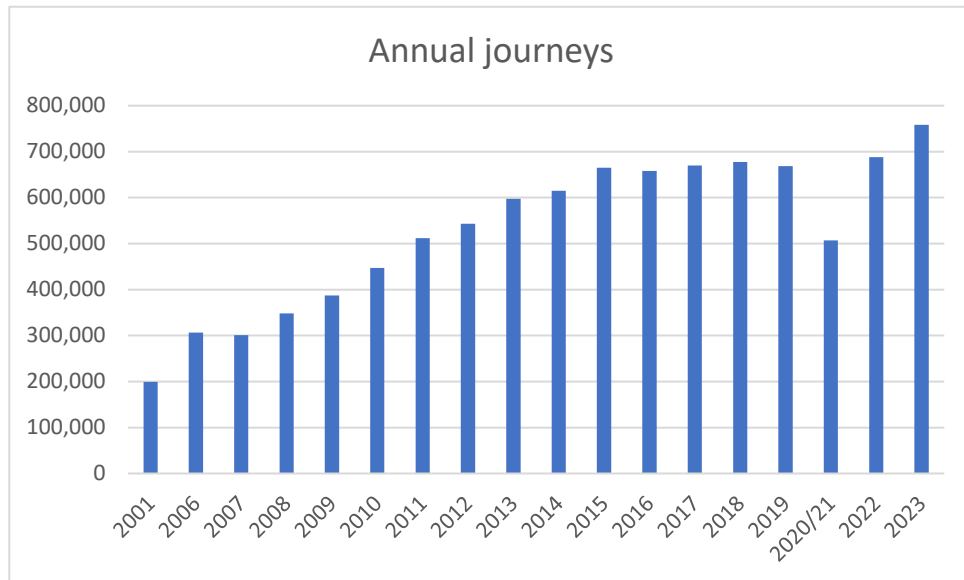

## North Devon (Tarka) Line annual journey totals 2001, 2006 to 2023

Figures supplied by Great Western Railway, compiled by Devon & Cornwall Rail Partnership  
(based on 13 four-week periods from January to December. 2020-21 = Jan-Mar '20 + Apr-Dec '21)