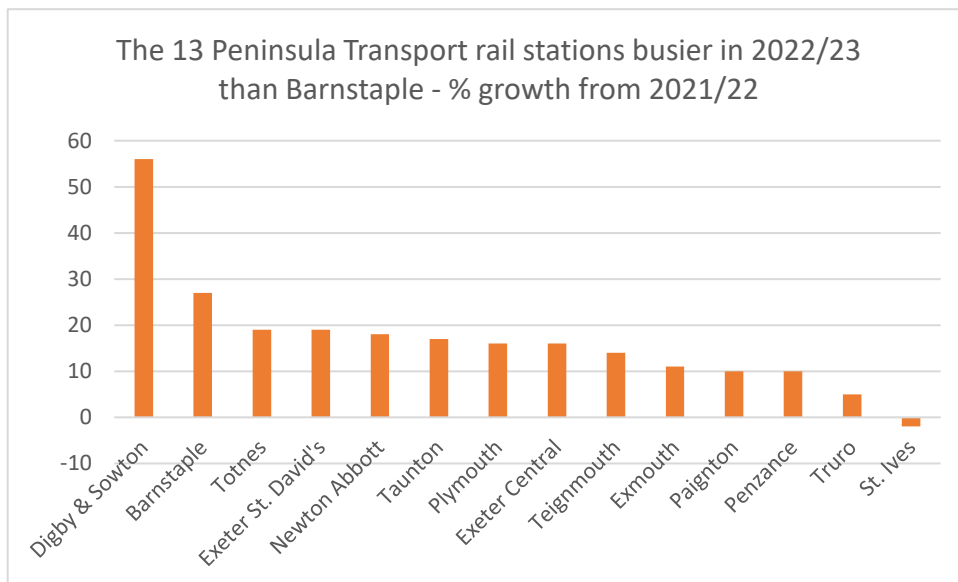

## Peninsula Transport rail stations busier than Barnstaple: % growth in usage from 2021/22 to 2022/23

Among the 13 other rail stations in Cornwall, Devon and Somerset with footfall in 2022/23 greater than Barnstaple, it was one of the top two with growth of over 25% since 2021/22