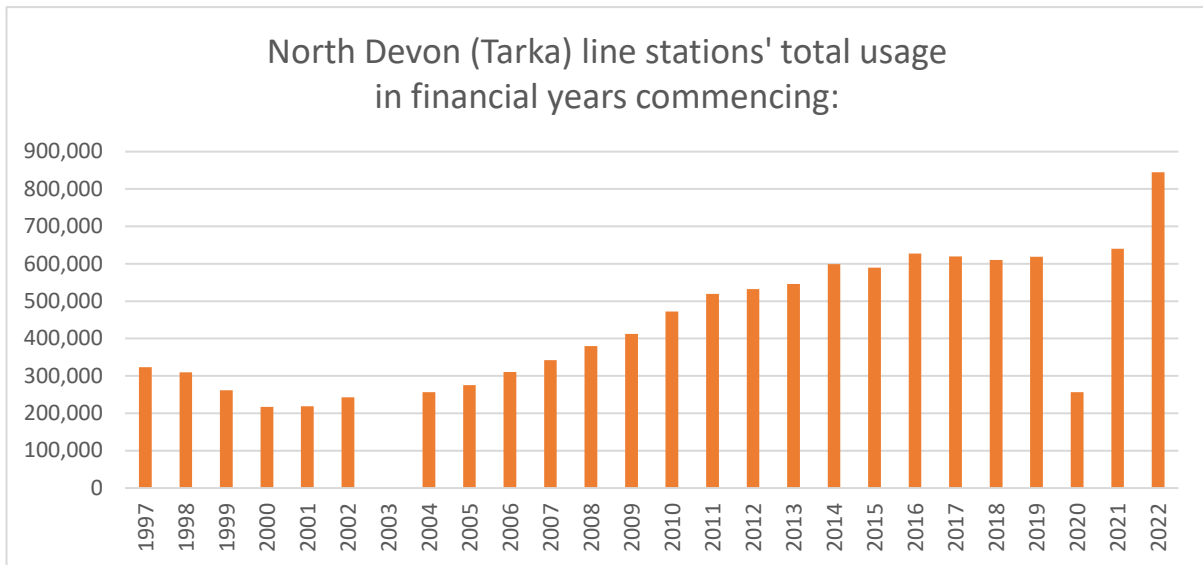

North Devon (Tarka) line stations' total usage since 1997-98

Source: Office of Rail & Road - <https://dataportal.orr.gov.uk/statistics/usage/estimates-of-station-usage>
Table 1415 Time series of passenger entries and exits and interchanges by station