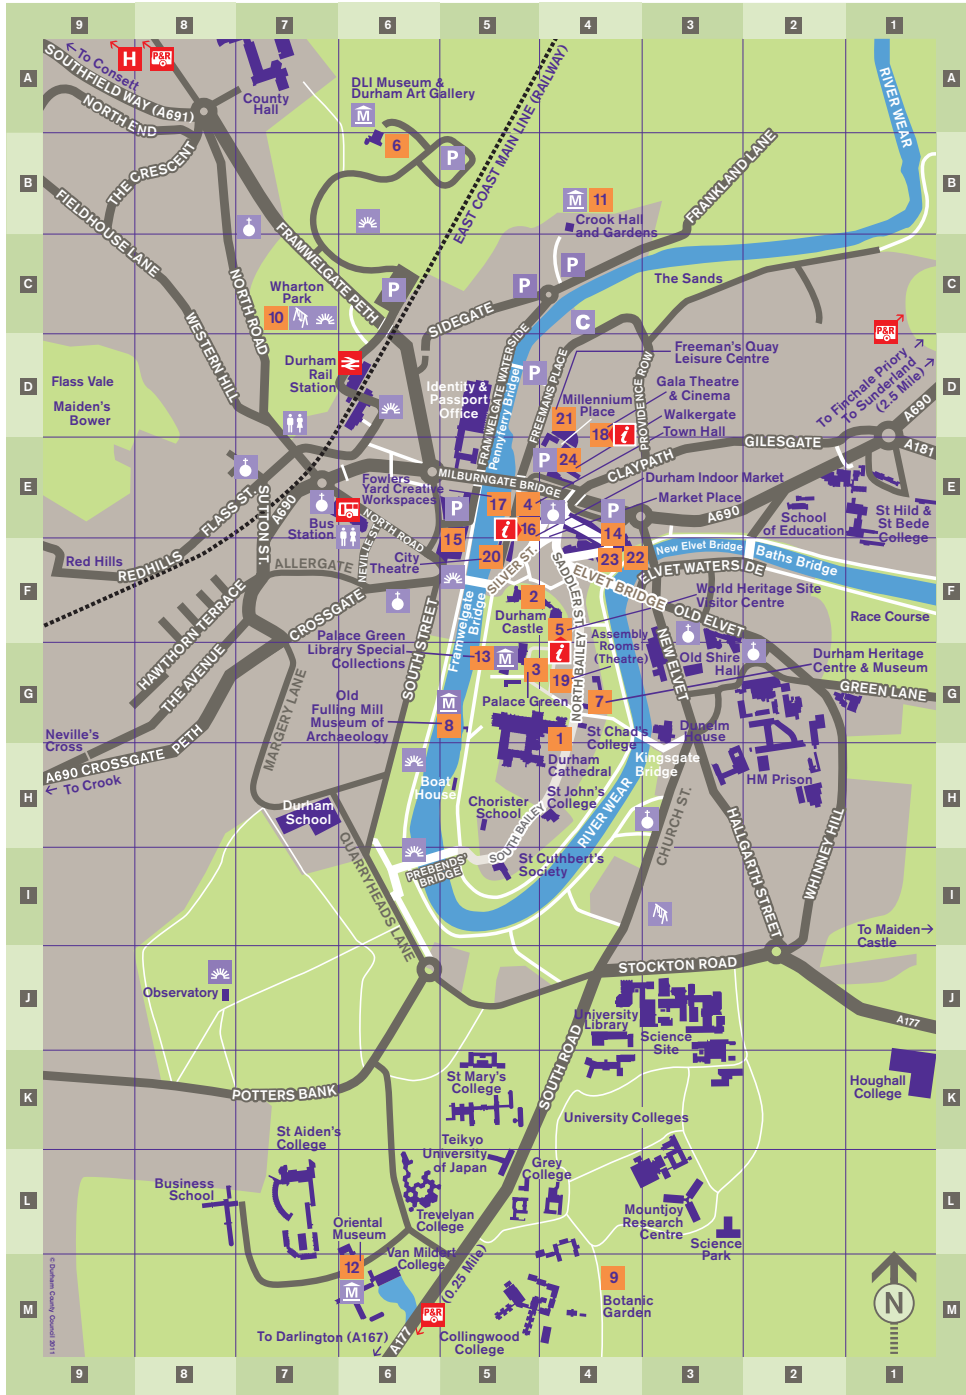

# This is durham City Map

- University Hospital
  - Durham Rail Station
  - North Road Bus Station
  - Visitor Information Points
  - Park & Ride Bus Stops
  - Car Park
  - Coach Park
  - Shopmobility
  - Library
  - Toilets
  - Lifts
  - Stairs
  - Theatres
  - Church
  - Museum
  - View Point
  - Play Areas
- Cathedral Bus Stops**
- Rail Station
  - Bus Station
  - Milburngate
  - Market Place
  - Cathedral & Castle
  - Car & Coach Park
- Park & Ride Car Parks**
- Sniperley
  - Belmont
  - Howlands
- Heritage**
- Durham Cathedral
  - Durham Castle
  - Palace Green
  - Town Hall
  - World Heritage Site Visitor Centre
- Museums and Gardens**
- DLI Museum & Durham Art Gallery
  - Durham Heritage Centre & Museum
  - Old Filling Mill Museum of Archaeology
  - Botanic Garden
  - Wharton Park
  - Crook Hall & Gardens
  - Oriental Museum
  - Palace Green Library Special Collections
- Shopping**
- Prince Bishops Shopping Centre
  - The Gates Shopping Centre
  - Durham Indoor Market
  - Fowlers Yard Creative Workspaces
- Culture**
- Gala Theatre & Cinema
  - Assembly Rooms (Theatre)
  - City Theatre
- Sport and Leisure**
- Freeman's Quay Leisure Centre
  - Prince Bishop River Cruises (Summer)
  - Rowing Boat Hire (April - October)
  - Walkergate