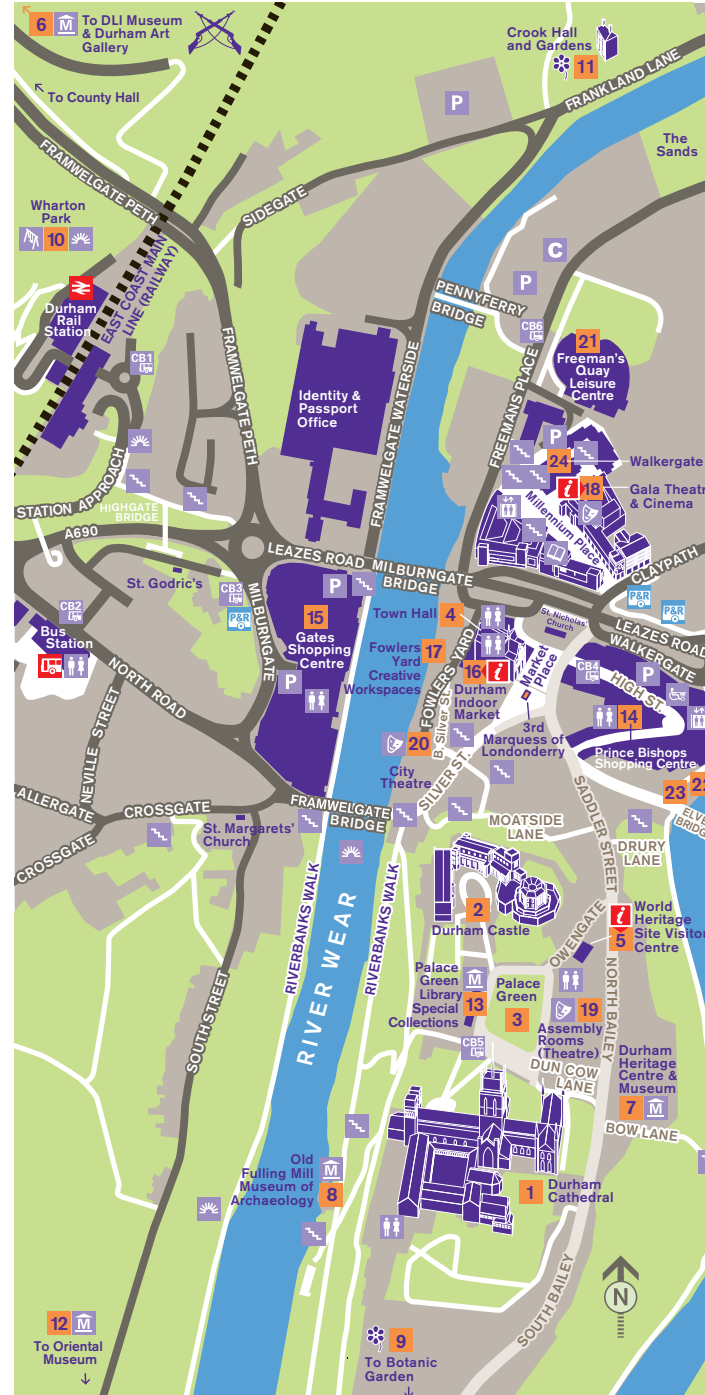

# This is durham City Map

- University Hospital
  - Durham Rail Station
  - North Road Bus Station
  - Visitor Information Points
  - Park & Ride Bus Stops
  - Car Park
  - Coach Park
  - Shopmobility
  - Library
  - Toilets
  - Lifts
  - Stairs
  - Theatres
  - Church
  - Museum
  - View Point
  - Play Areas
- Cathedral Bus Stops**
- Rail Station
  - Bus Station
  - Milburngate
  - Market Place
  - Cathedral & Castle
  - Car & Coach Park
- Park & Ride Car Parks**
- Sniperley
  - Belmont
  - Howlands
- Heritage**
- Durham Cathedral
  - Durham Castle
  - Palace Green
  - Town Hall
  - World Heritage Site Visitor Centre
- Museums and Gardens**
- DLI Museum & Durham Art Gallery
  - Durham Heritage Centre & Museum
  - Old Filling Mill Museum of Archaeology
  - Botanic Garden
  - Wharton Park
  - Crook Hall & Gardens
  - Oriental Museum
  - Palace Green Library Special Collections
- Shopping**
- Prince Bishops Shopping Centre
  - The Gates Shopping Centre
  - Durham Indoor Market
  - Fowlers Yard Creative Workspaces
- Culture**
- Gala Theatre & Cinema
  - Assembly Rooms (Theatre)
  - City Theatre
- Sport and Leisure**
- Freeman's Quay Leisure Centre
  - Prince Bishop River Cruises (Summer)
  - Rowing Boat Hire (April - October)
  - Walkergate